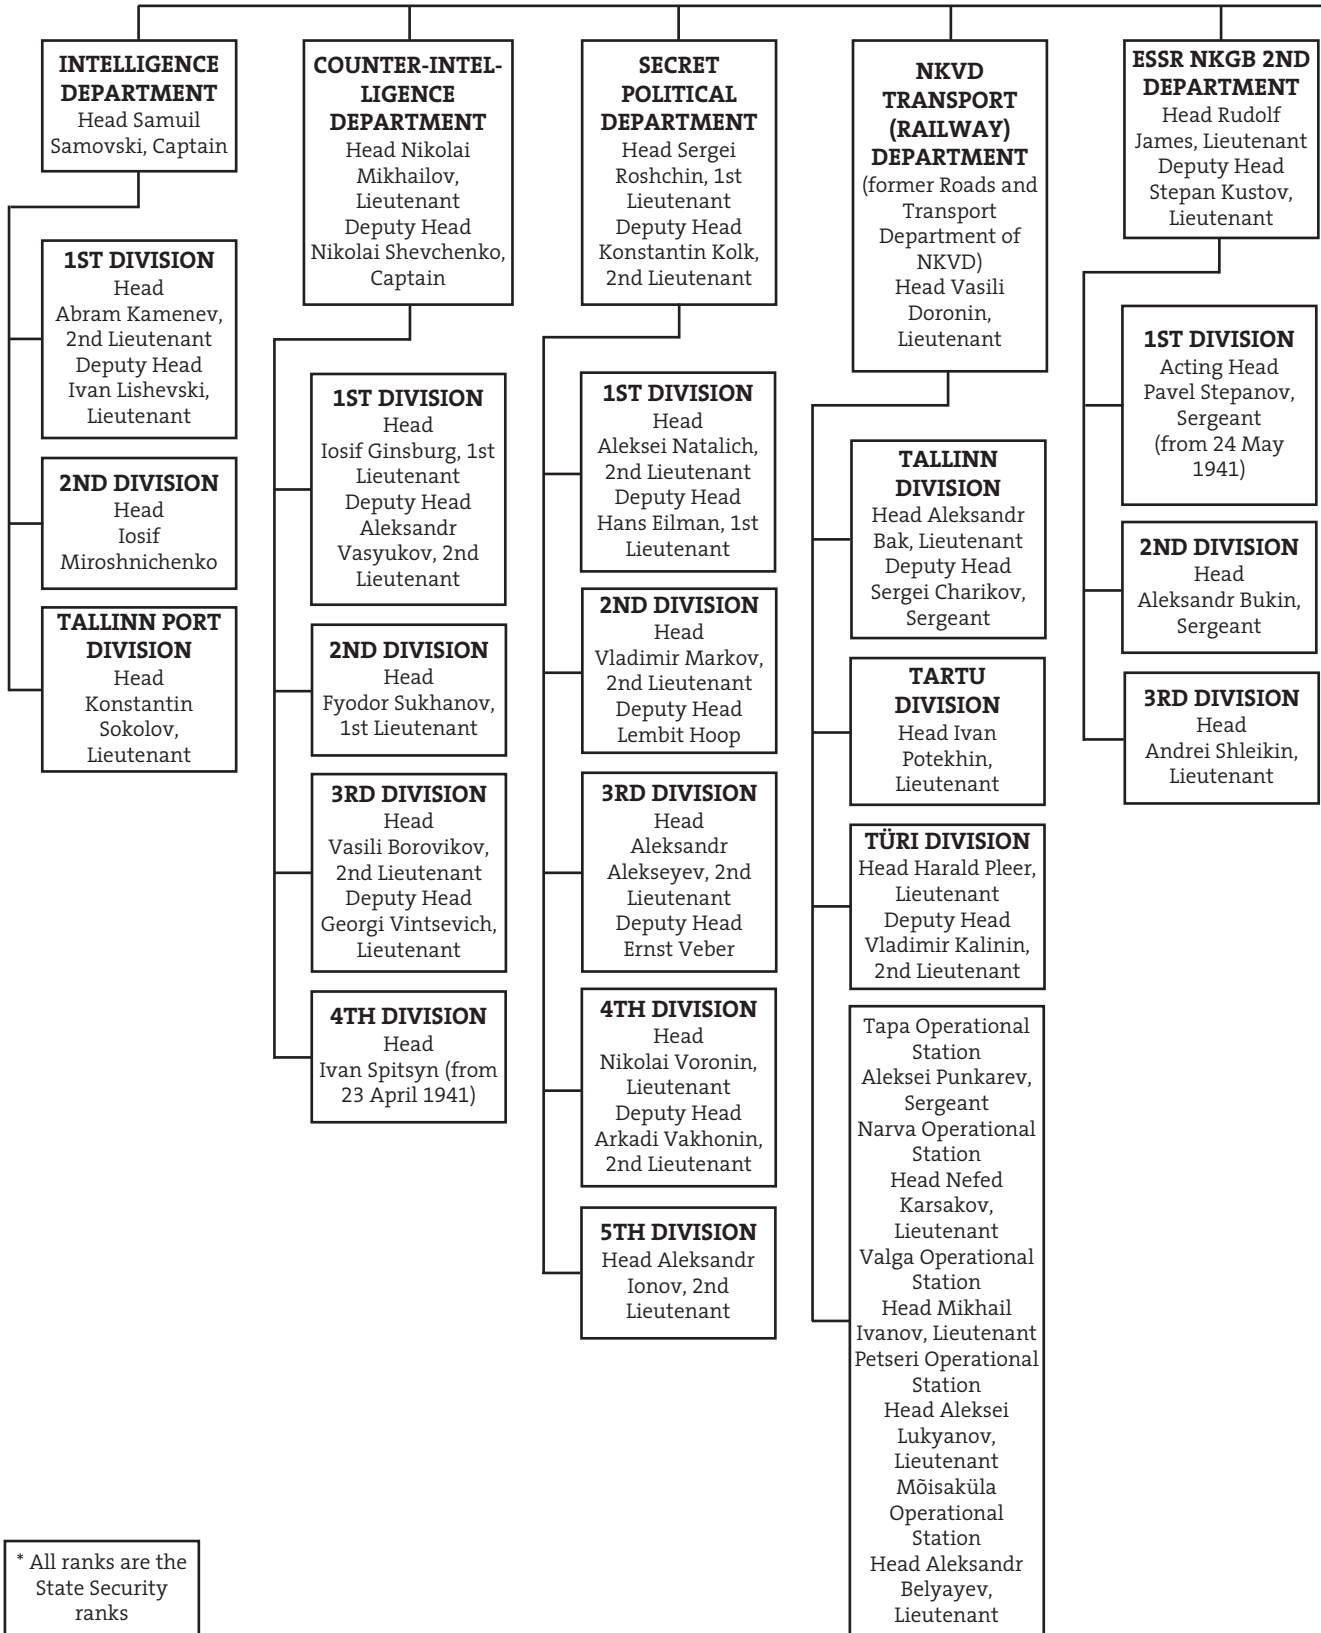

APPENDIX 2. ESSR PEOPLE'S COMMISSARIAT FOR STATE SECURITY. STRUCTURE ON 1 APRIL 1941

* All ranks are the State Security ranks